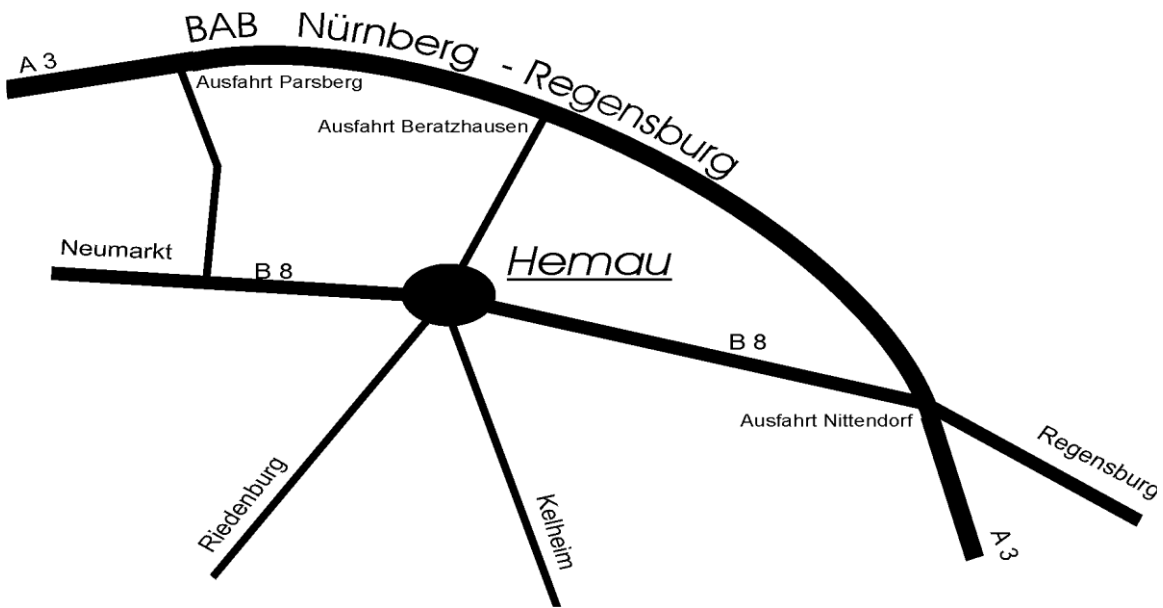

Auskunft: Helmut Spath, Jugendleiter MSC Hemau  
Adolf-Kolping-Ring 5, 93155 Hemau

Handy: 015116538399

Anfahrt siehe Rückseite!

A detailed topographic map of the HEMAU region. The town of **HEMAU** is the central focus, with a yellow square highlighting **VOLKSFESTPLATZ**. The map shows the **St. Ulrichskirche** (St. Ulrich's Church) and the **St. Ulrich-Platz**. Surrounding areas include **Neumarkt** to the northwest, **Beratzhausen** to the northeast, **Regensburg** to the southeast, **Riedenburg** to the southwest, and **Kelheim** to the south. Other locations shown include **Dolinen**, **Kelchschat**, **Siebersee**, and **Ludm**. The map includes contour lines, roads, and various landmarks.