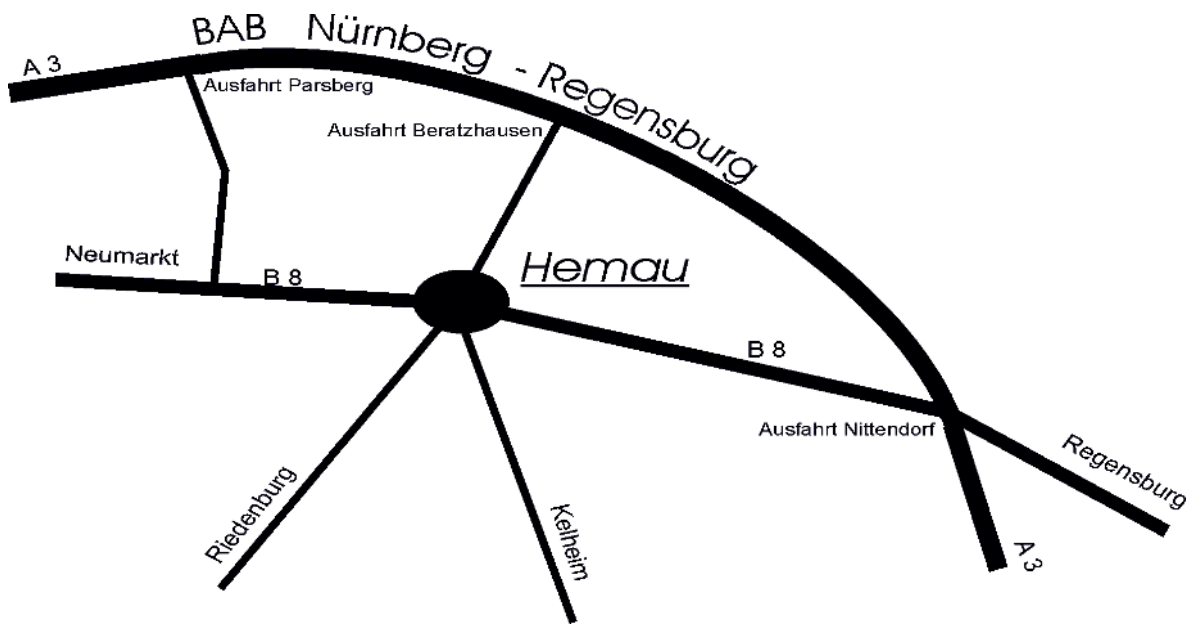

Veranstalter: MSC Hemau e.V. im ADAC
Deglstr. 9 ; 93155 Hemau

Auskunft: Kurt Lada; Paintener Weg 2; 93155 Hemau
Tel.: 09491 - 2677; Handy: 0170 9409932

Anfahrt siehe Rückseite

A detailed map of Hemau and its surroundings. The town of Hemau is the central focus, with a yellow box labeled "VOLKSFEST PLATZ" and a red arrow pointing to a specific location within the town. The map shows various streets, buildings, and landmarks. Labels include "Neumarkt" (top left), "Beratzhausen" (top right), "Dolinen" (top right), "Regensburg" (bottom right), "Riedenburg" (bottom left), and "Kelheim" (bottom). Other labels include "St. O. G. P.", "Schar", "Siebersee", and "Ludw". Road numbers "513", "504", "503", and "506" are also visible. A red circle highlights a specific area in the town, and a red arrow points from the "VOLKSFEST PLATZ" label to a location within this area.